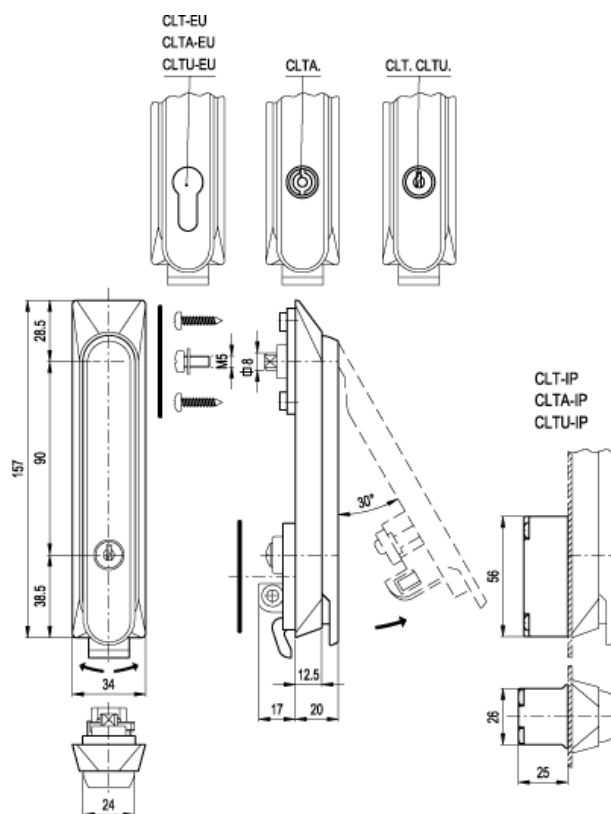

# Data Sheet

Article number: 2310421161  
Description: E+G Lock with handle  
CLT.160

## Measures

g = 145  
Type = CLT.160